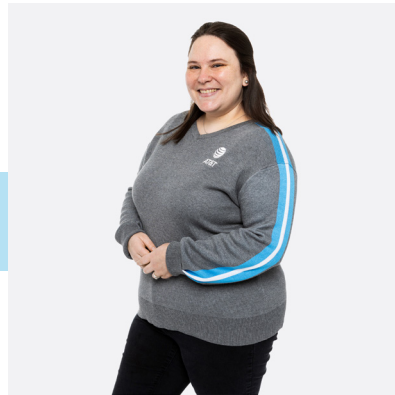

Stamford
ATT240110004

Barco
ATT240510005

Bethany
ATT240120002

Sherwood
ATT240520005

MEN'S SIZING		WOMEN'S SIZING	
Standard	Tall	Standard	Plus
S	MT	XS	1X
M	LT	S	2X
L	XLT	M	3X
XL	2XLT	L	4X
2XL		XL	5X
3XL		2XL	
4XL			
5XL			
6XL			
7XL			
8XL			

Tall sizes are recommended for those who are 6'3" or taller