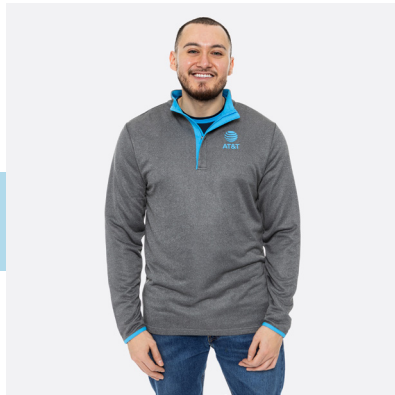

Stamford
ATT240110004

Barco
ATT240510005

Bethany
ATT240120002

Sherwood
ATT240520005

MEN'S SIZING		WOMEN'S SIZING	
Standard	Tall	Standard	Plus
S	MT	XS	1X
M	LT	S	2X
L	XLT	M	3X
XL	2XLT	L	4X
2XL		XL	5X
3XL		2XL	
4XL			
5XL			
6XL			
7XL			
8XL			

Tall sizes are recommended for those who are 6'3" or taller