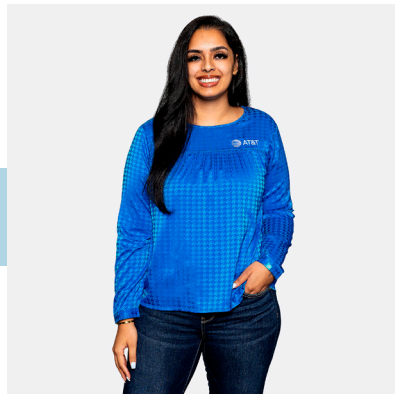

Wylie
ATT240110003

Stamford
ATT240110004

Canoga
ATT231510012

Claremore
ATT231520015

MEN'S SIZING		WOMEN'S SIZING	
Standard	Tall	Standard	Plus
S	MT	XS	1X
M	LT	S	2X
L	XLT	M	3X
XL	2XLT	L	4X
2XL		XL	5X
3XL		2XL	
4XL			
5XL			
6XL			
7XL			
8XL			

Tall sizes are recommended for those who are 6'3" or taller

Millenia
ATT231520007

Delancey
ATT241520006